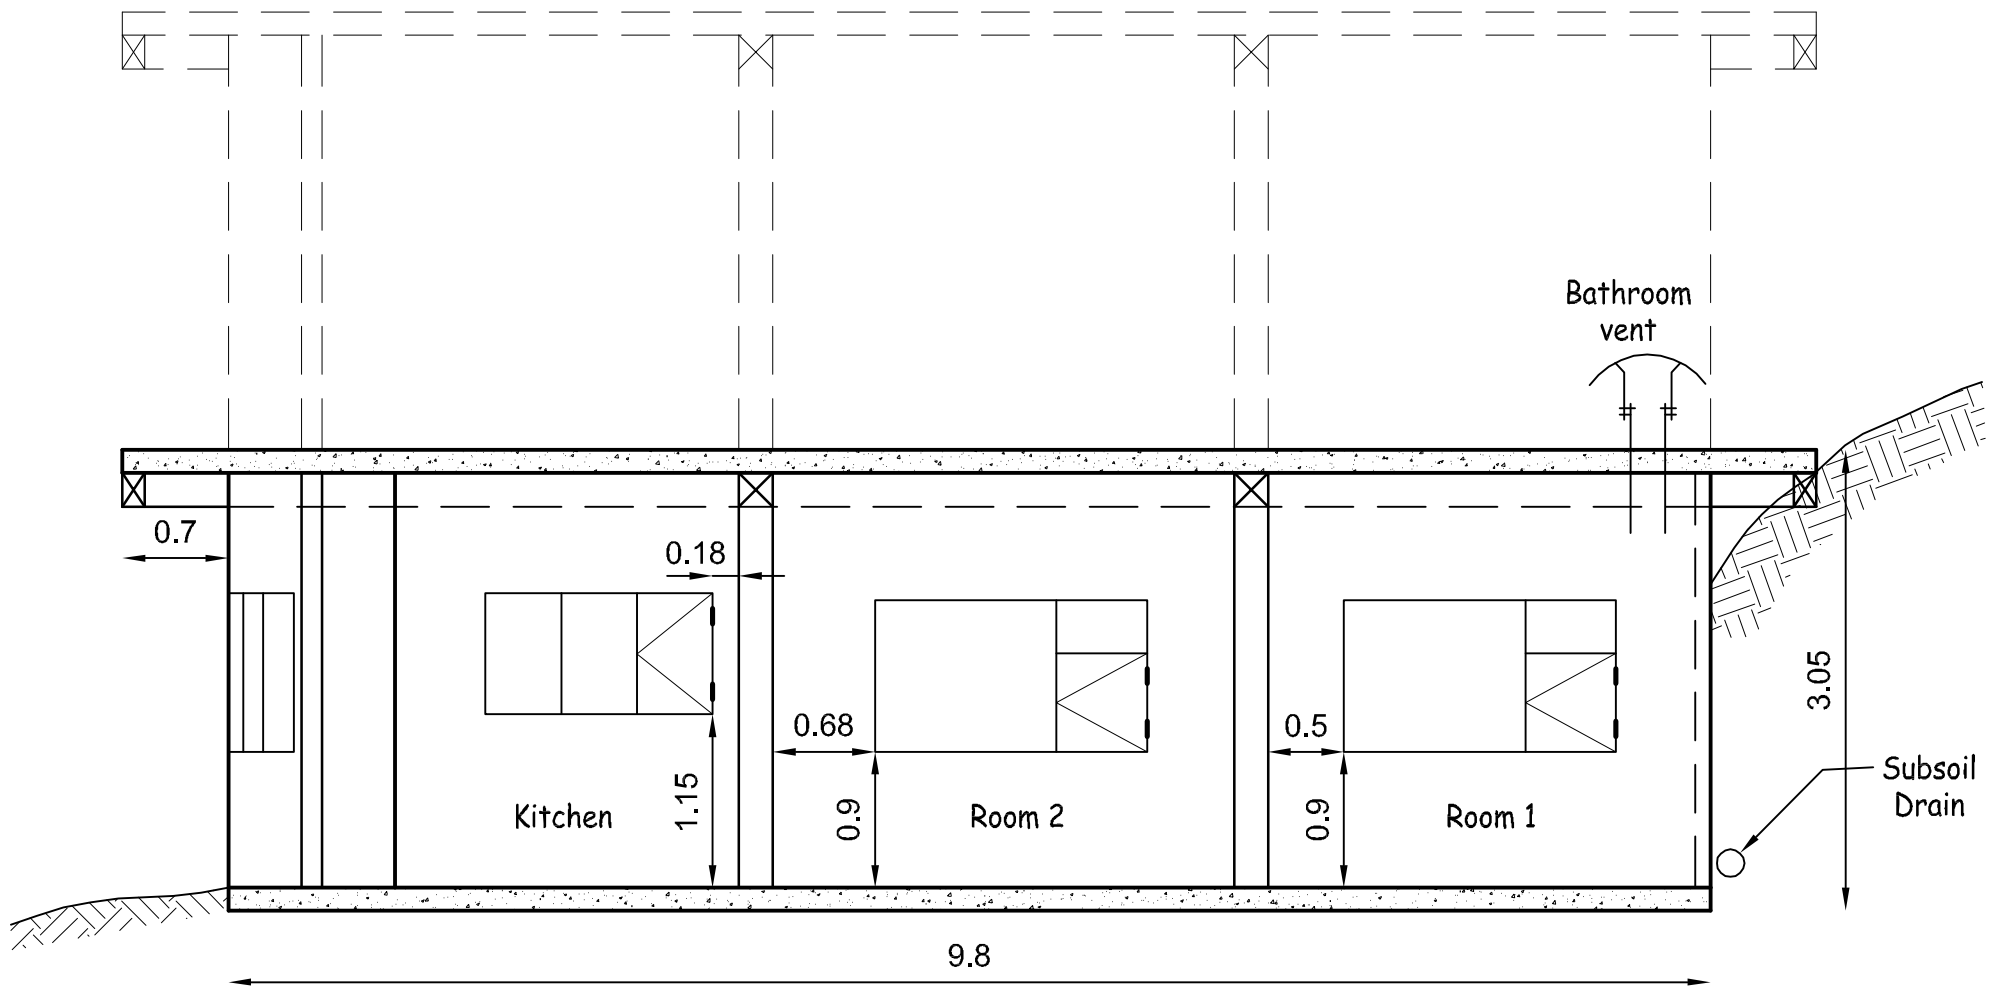

FRONT ELEVATION

SIDE ELEVATION

HOPE CENTRE LAYOUT PLAN FOR TAMGHAS - NEPAL

SHEET 3
SCALE (A3) 1 : 50
DATE : MARCH 2010